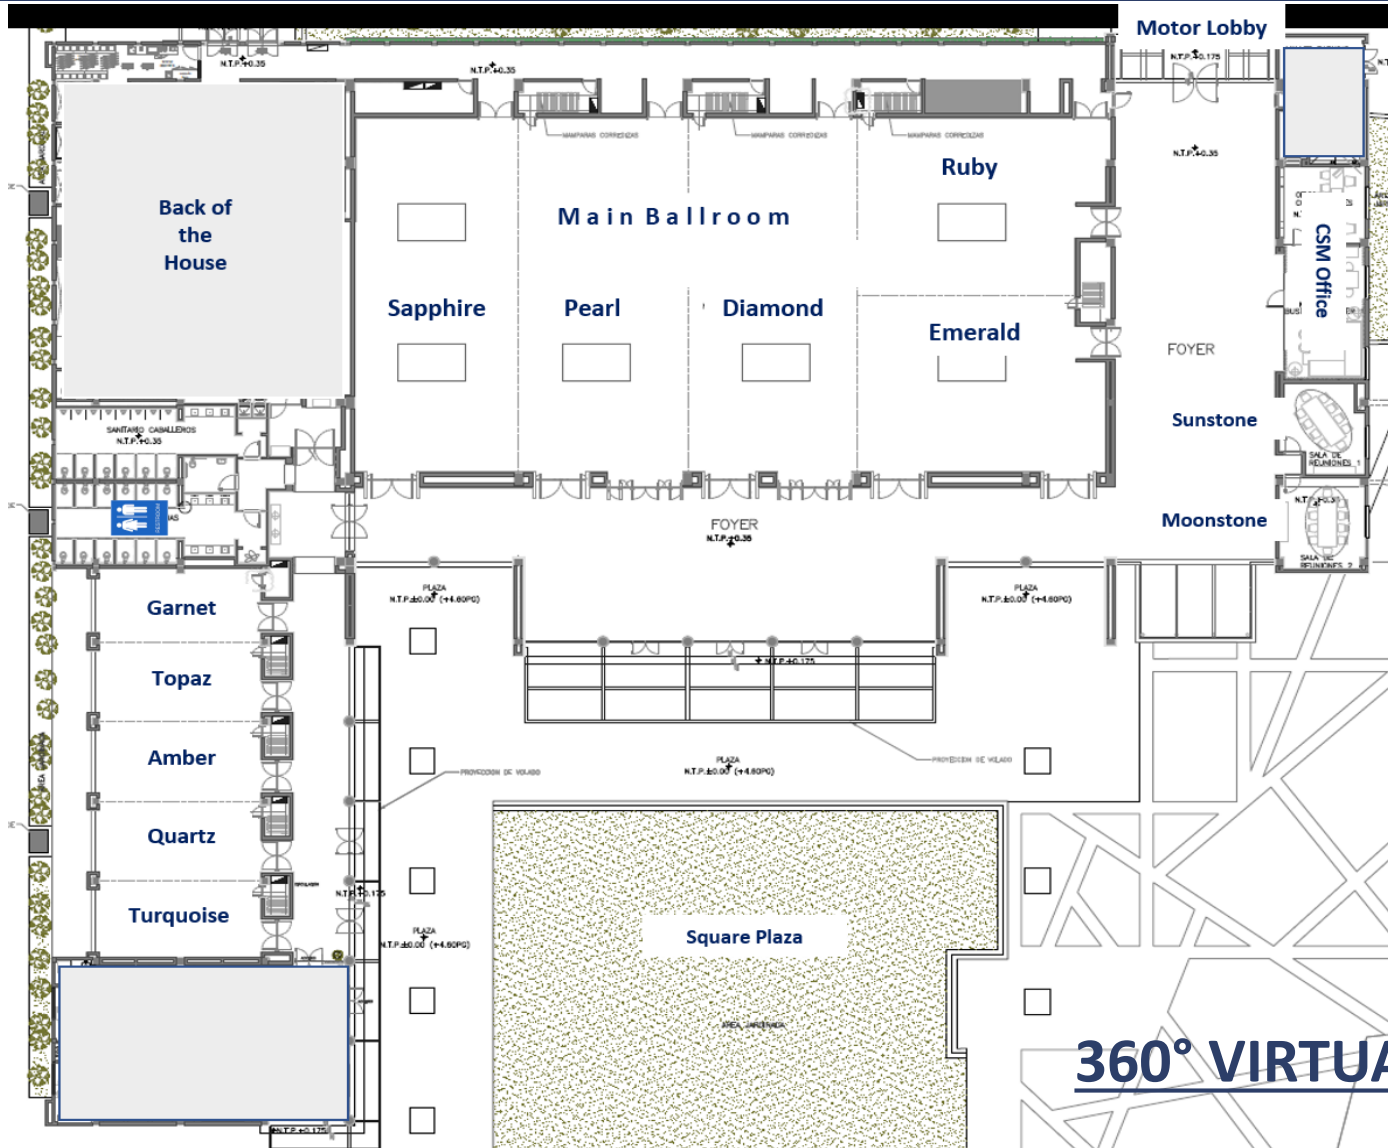

FLOOR PLAN

GRAND PALLADIUM
COSTA MUJERES RESORT & SPA

360° VIRTUAL TOUR