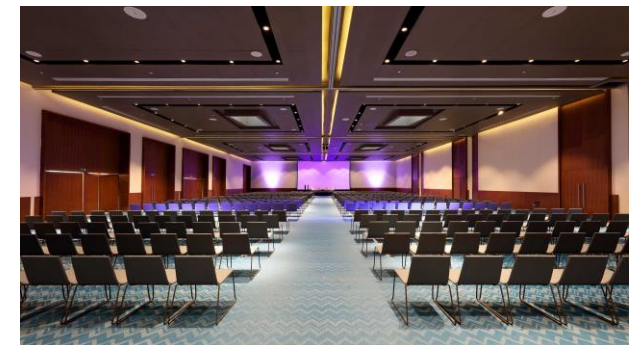

FLOOR PLAN

GRAND PALLADIUM
COSTA MUJERES RESORT & SPA

360° VIRTUAL TOUR