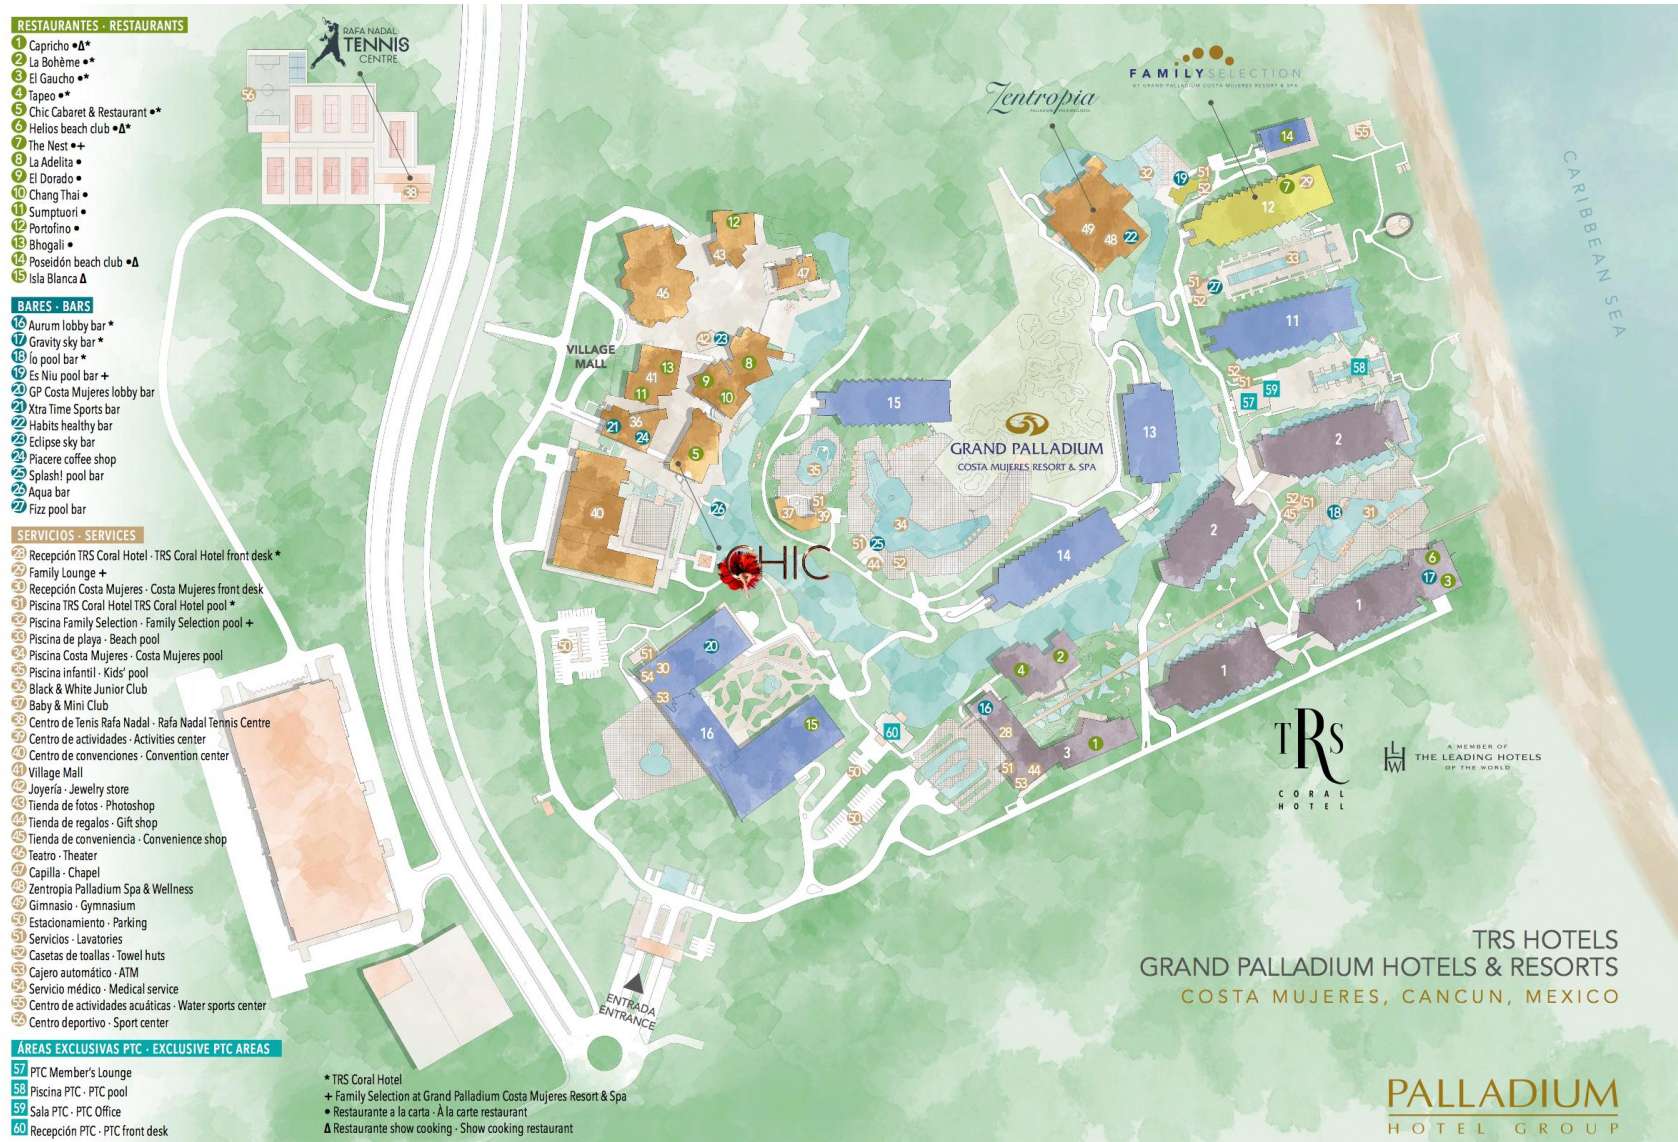

MICE
BY PALLADIUM

MEETINGS & EVENTS

FACT SHEET

GRAND PALLADIUM COSTA MUJERES
RESORT AND SPA

HOTEL INFORMATION

GRAND PALLADIUM COSTA MUJERES

- 5 STARS
- PALLADIUM HOTEL GROUP BRAND
- OPENED IN 2018
- 673 ROOMS
- 5 MEETING ROOMS
- LARGEST MEETING ROOM: 2541,84 ft2 (890 PEOPLE THEATER STYLE)
- NR OF BREAK OUTS: 5
- ADDRESS: Vialidad Paseo Mujeres, Municipio de las Mujeres, 77440, Quintana Roo, Mexico.
- GPS POS: 21.267613,-86.816877
- LOCAL CURRENCY: MEX
- GROUP BOOKINGS: mice.cm@palladiumhotelgroup.com

Costa Mujeres, Cancún

HOTEL MAP

GRAND PALLADIUM
COSTA MUJERES RESORT & SPA

ROOMS

MICE
BY PALLADIUM

COMMERCIAL NAME	MAX OCC	TYPE OF BED		
		KING	TWIN	TOTAL
• Junior Suite	3 adults	385	213	598
• Junior Suite Swim-up	3 adults	4	4	8
• Loft Suite	3 adults	32	22	54
• Ambassador Suite	3 adults	6	2	8
• Ambassador Swim-up Suite		2		2
• Signature Swim-up Suite			2	2
• Residence Signature			1	1
		429	244	673