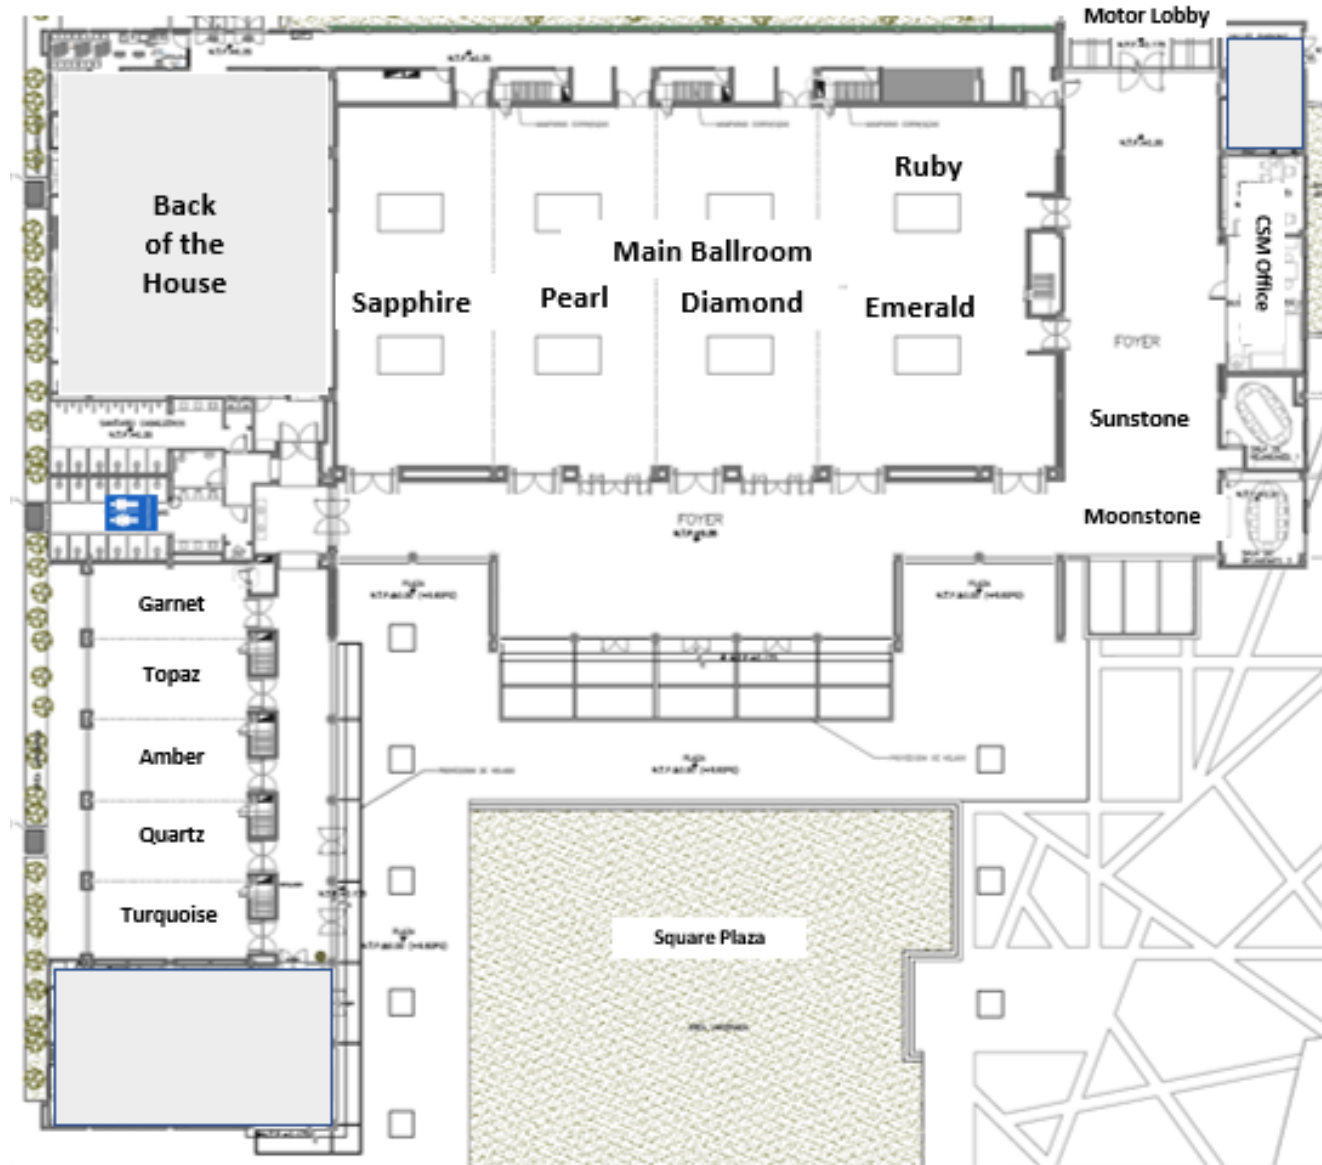

FLOOR PLAN

360° VIRTUAL TOUR