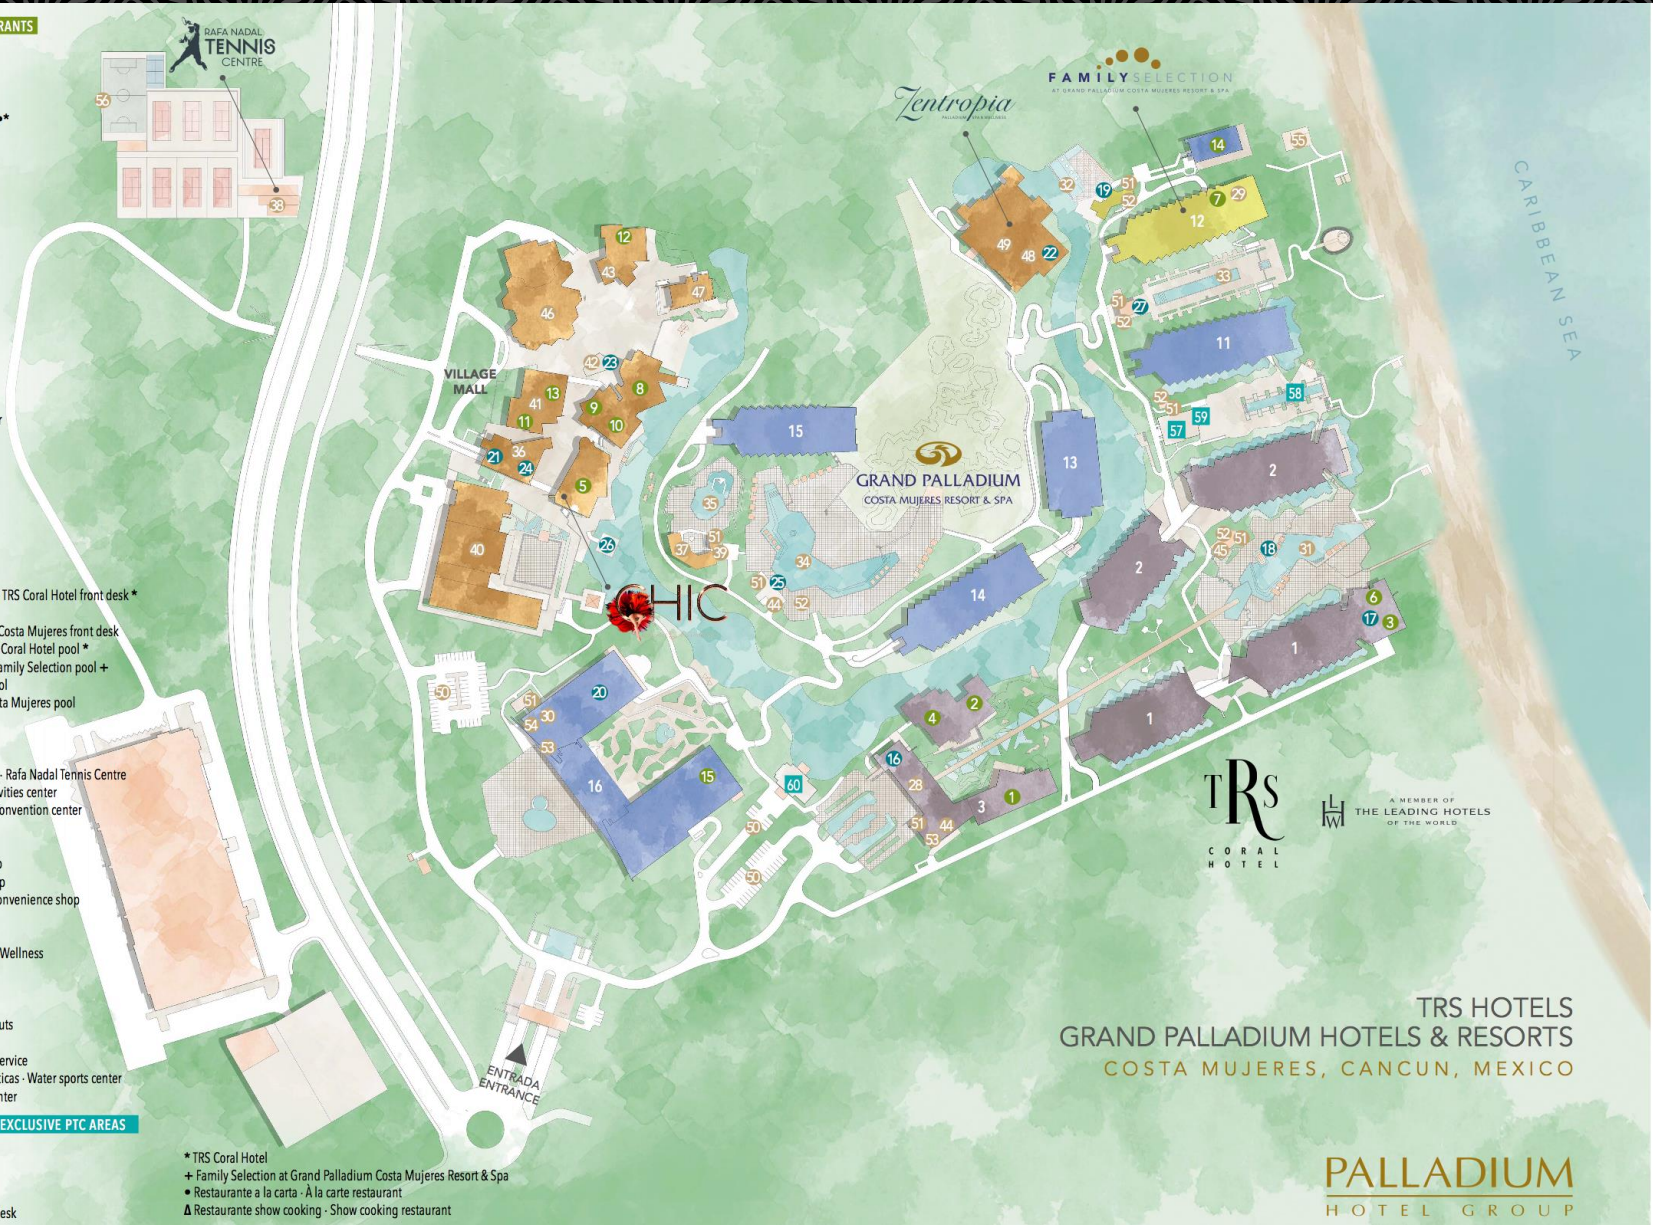

SERVICIOS - SERVICES

- 28 Recepción TRS Coral Hotel - TRS Coral Hotel front desk *
- 29 Family Lounge +
- 30 Recepción Costa Mujeres - Costa Mujeres front desk
- 31 Piscina TRS Coral Hotel TRS Coral Hotel pool *
- 32 Piscina Family Selection - Family Selection pool +
- 33 Piscina de playa - Beach pool
- 34 Piscina Costa Mujeres - Costa Mujeres pool
- 35 Piscina infantil - Kids' pool
- 36 Black & White Junior Club
- 37 Baby & Mini Club
- 38 Centro de Tenis Rafa Nadal - Rafa Nadal Tennis Centre
- 39 Centro de actividades - Activities center
- 40 Centro de convenciones - Convention center
- 41 Village Mall
- 42 Joyería - Jewelry store
- 43 Tienda de fotos - Photoshop
- 44 Tienda de regalos - Gift shop
- 45 Tienda de conveniencia - Convenience shop
- 46 Teatro - Theater
- 47 Capilla - Chapel
- 48 Zentropia Palladium Spa & Wellness
- 49 Gimnasio - Gymnasium
- 50 Estacionamiento - Parking
- 51 Servicios - Lavatories
- 52 Casetas de toallas - Towel huts
- 53 Cajero automático - ATM
- 54 Servicio médico - Medical service
- 55 Centro de actividades acuáticas - Water sports center
- 56 Centro deportivo - Sport center

ÁREAS EXCLUSIVAS PTC - EXCLUSIVE PTC AREAS

- 57 PTC Member's Lounge
- 58 Piscina PTC - PTC pool
- 59 Sala PTC - PTC Office
- 60 Recepción PTC - PTC front desk

* TRS Coral Hotel
+ Family Selection at Grand Palladium Costa Mujeres Resort & Spa
• Restaurante a la carta - À la carte restaurant
Δ Restaurante show cooking - Show cooking restaurant

TRS HOTELS
GRAND PALLADIUM HOTELS & RESORTS
COSTA MUJERES, CANCUN, MEXICO